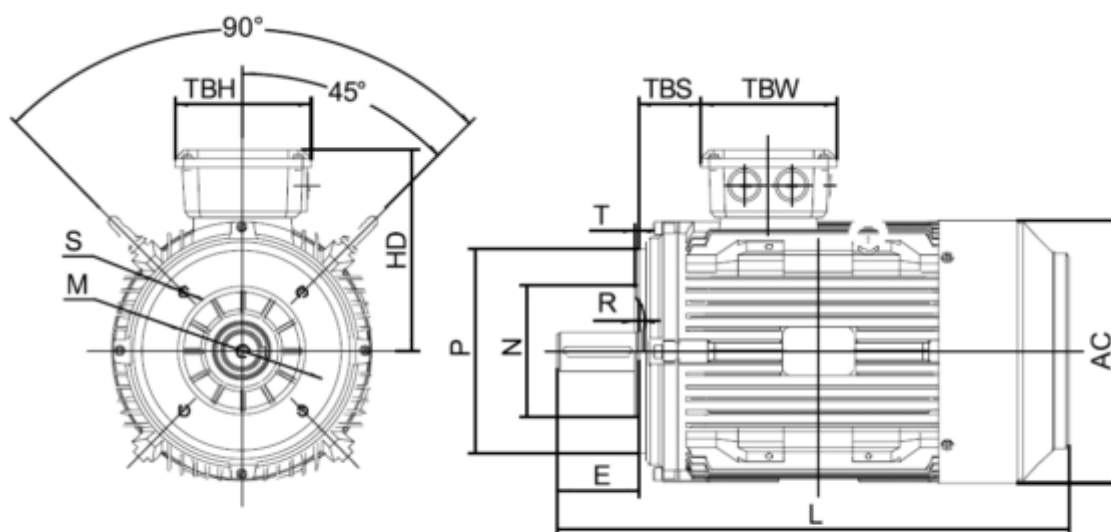

Data Sheet

Article number: 250300110215

Description: Kleedrive T3C 802-2 1.1KW 2800 rpm
3x230/400V 50HZ IP55 B14 Eff=82,7%

Measures

AA = 154	K = Ø9	TBW = 114
AC = Ø158	L = 290	
AD = 214	M = Ø100	
D = Ø19	N = Ø80	
E = 40	P = Ø120	
F = 6	S = 3	
G = 15.5	TBH = 114	
HD = 134	TBS = 43	